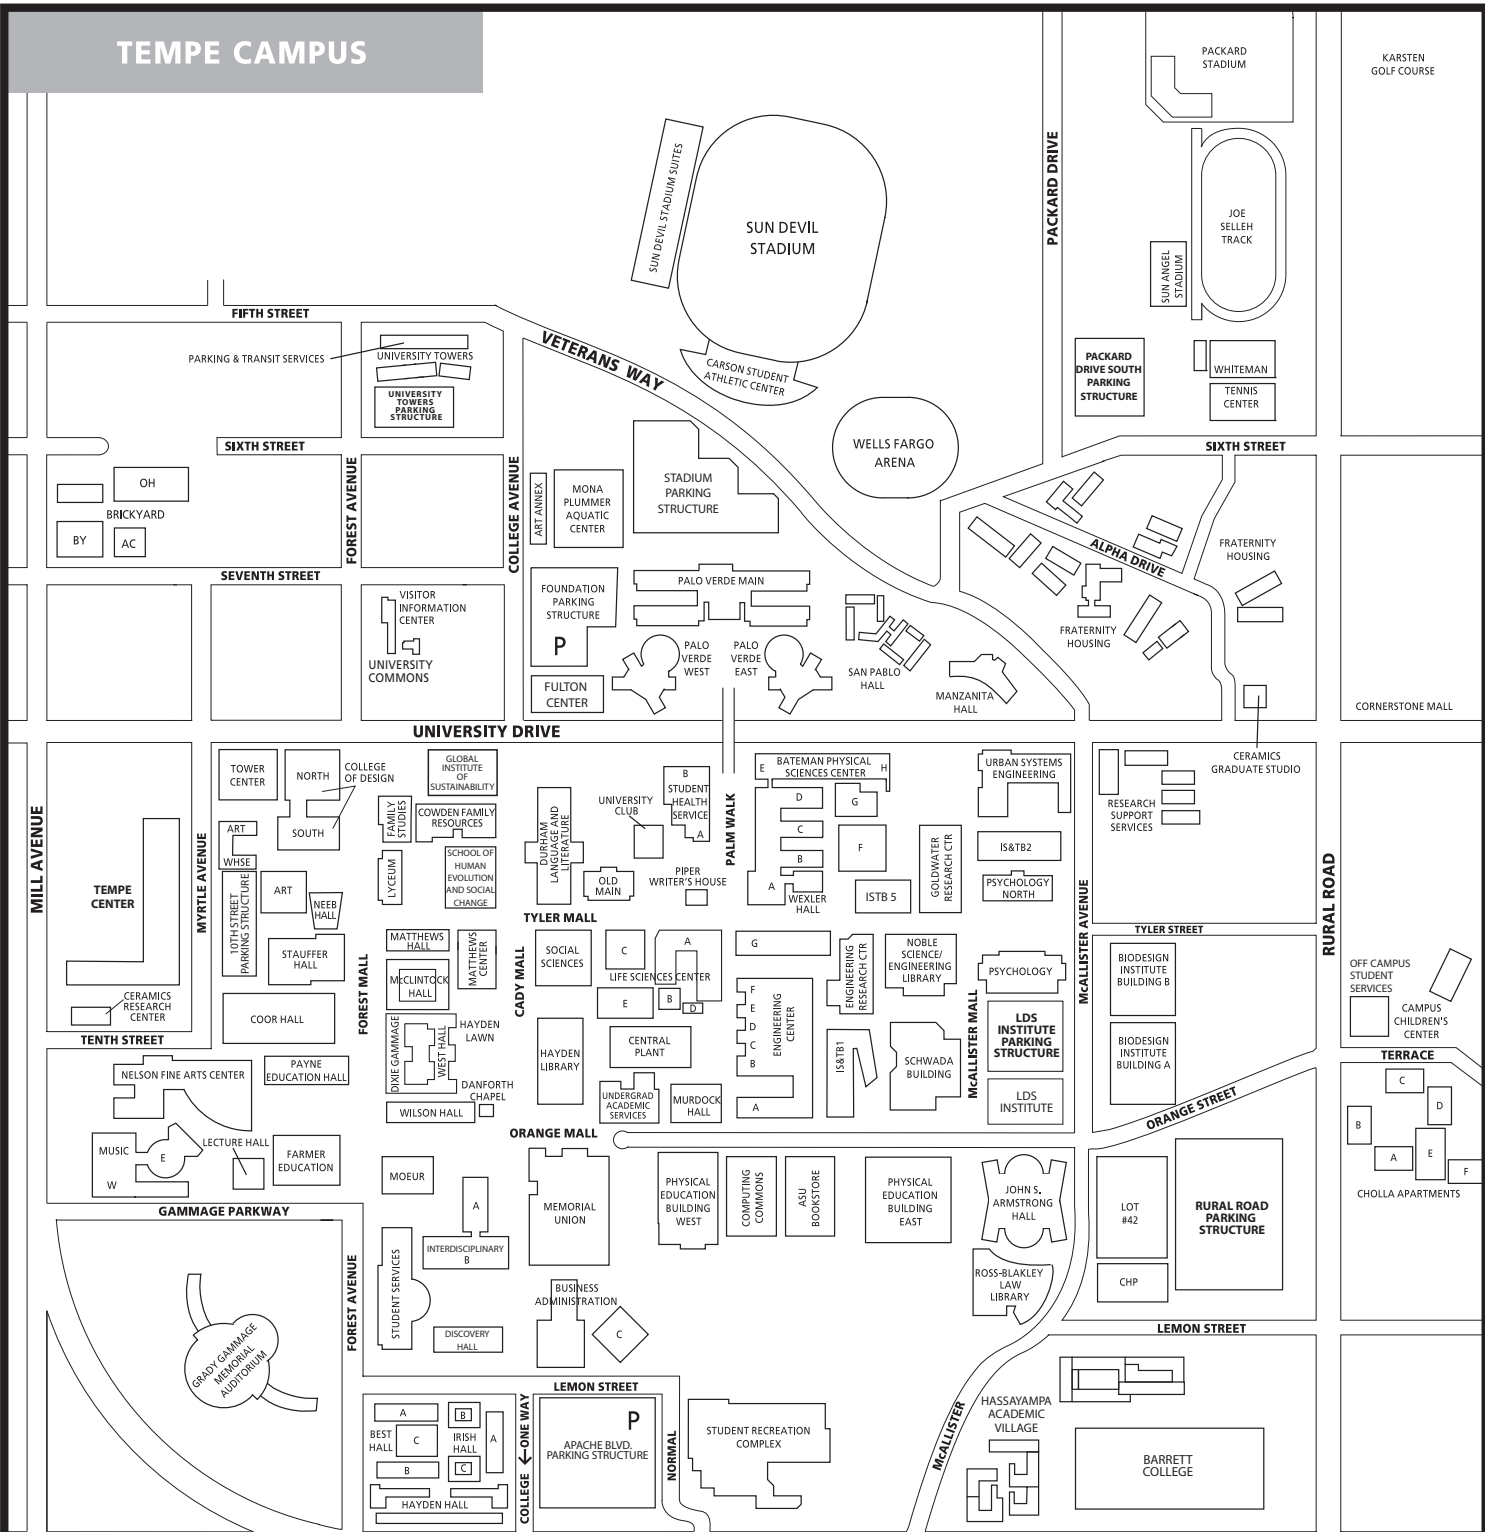

TEMPE CAMPUS

ASU ARIZONA STATE UNIVERSITY

P = Public Parking

CENTRAL PLANT SOUTH