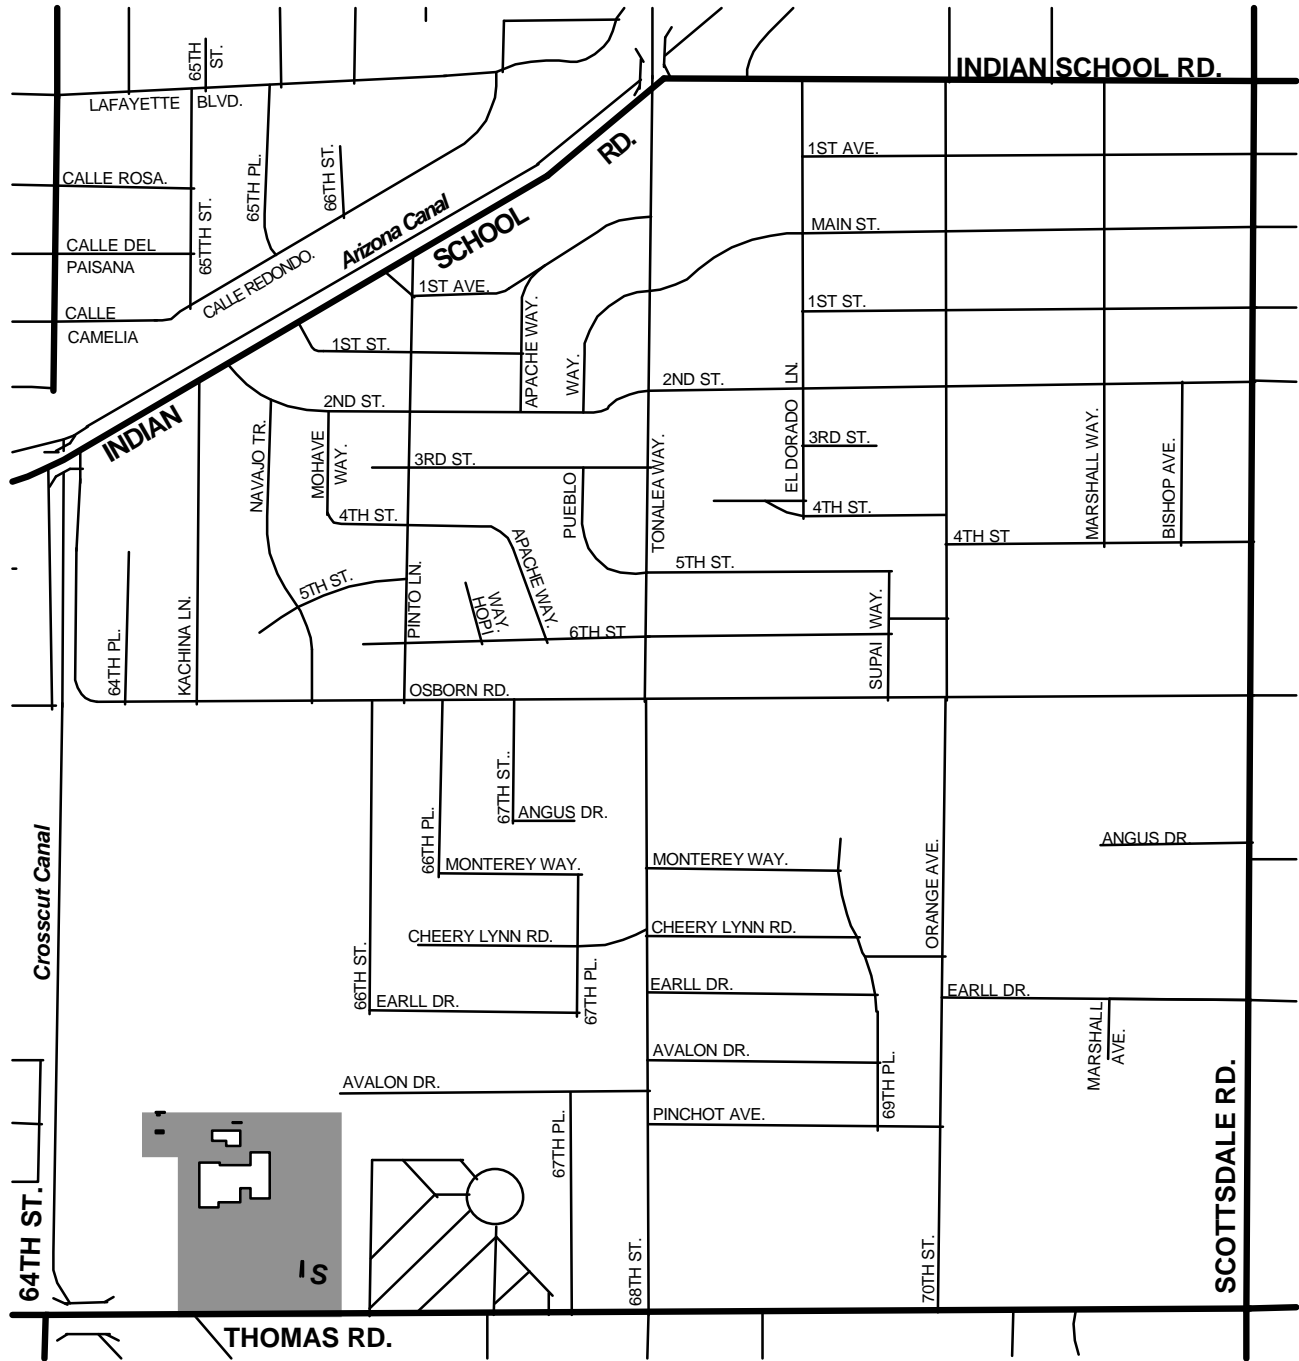

# LOCATION MAP POWER OPERATIONS BUILDING

6504 East Thomas Road  
Scottsdale, Arizona 85251-6008

**LEGEND**  
S SECURITY