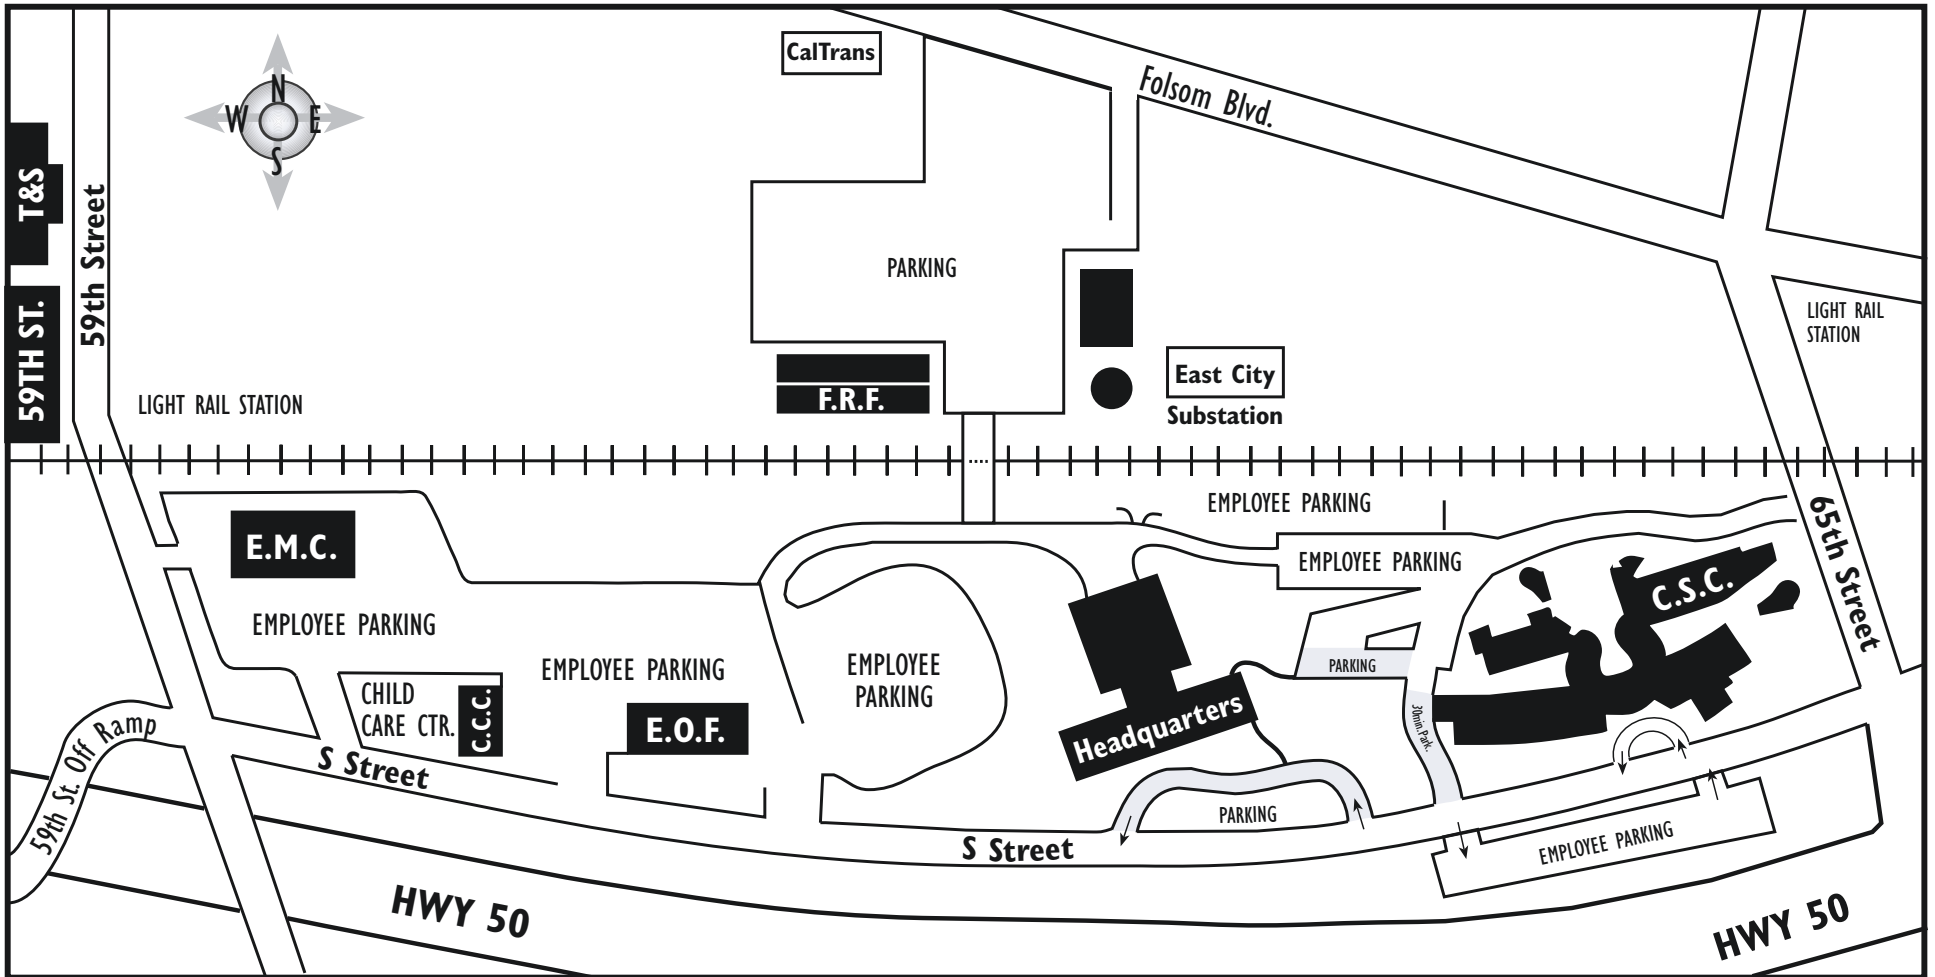

# SMUD FACILITIES

Headquarters - 6201 S Street  
Customer Service Center (C.S.C.) - 6301 S Street

VISITOR PARKING  
Street parking also available