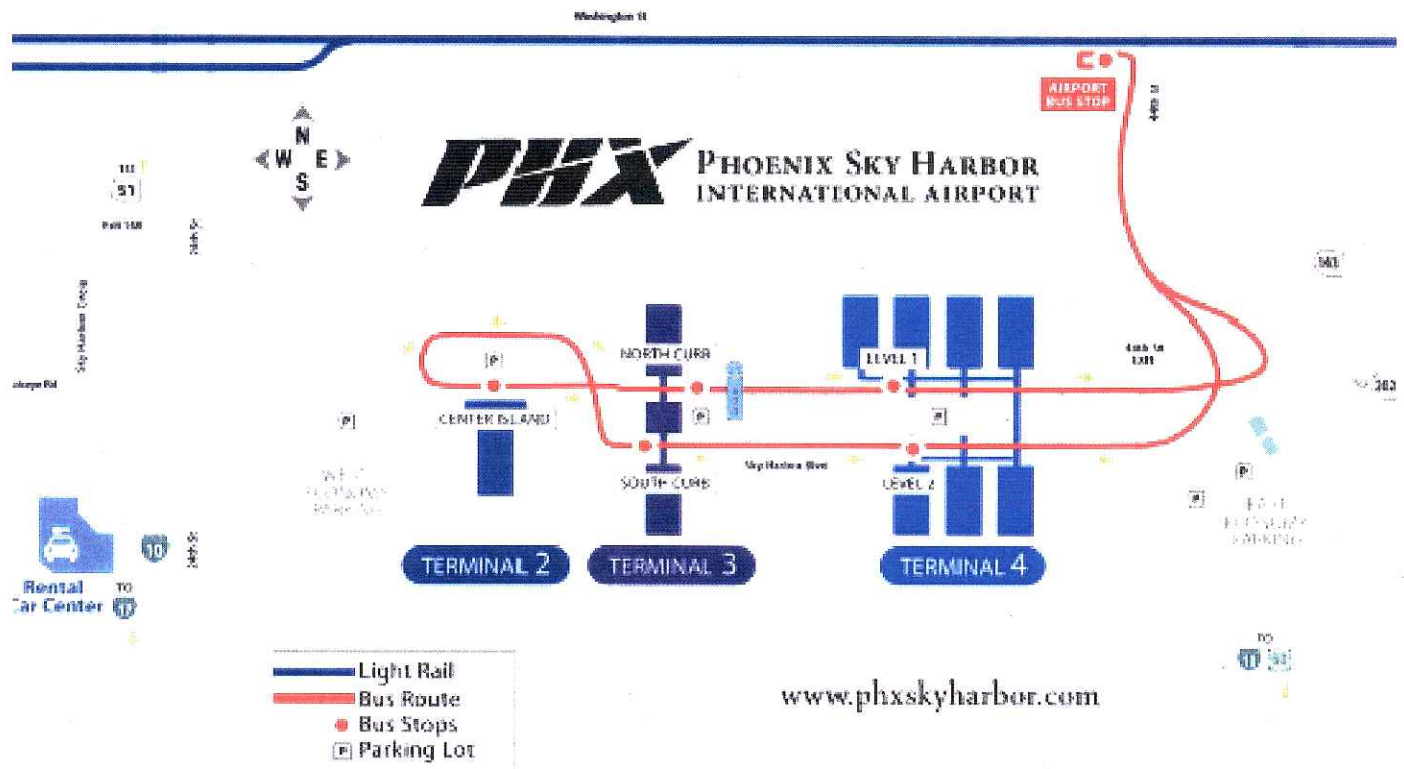

Take the free PHX Airport Shuttle Bus to the Metro Light Rail Station (44th/Washington)

Take the light rail Eastbound to Veterans Way/College Ave Light Rail Station

Cross Veterans Way and walk South down college avenue towards University Dr.