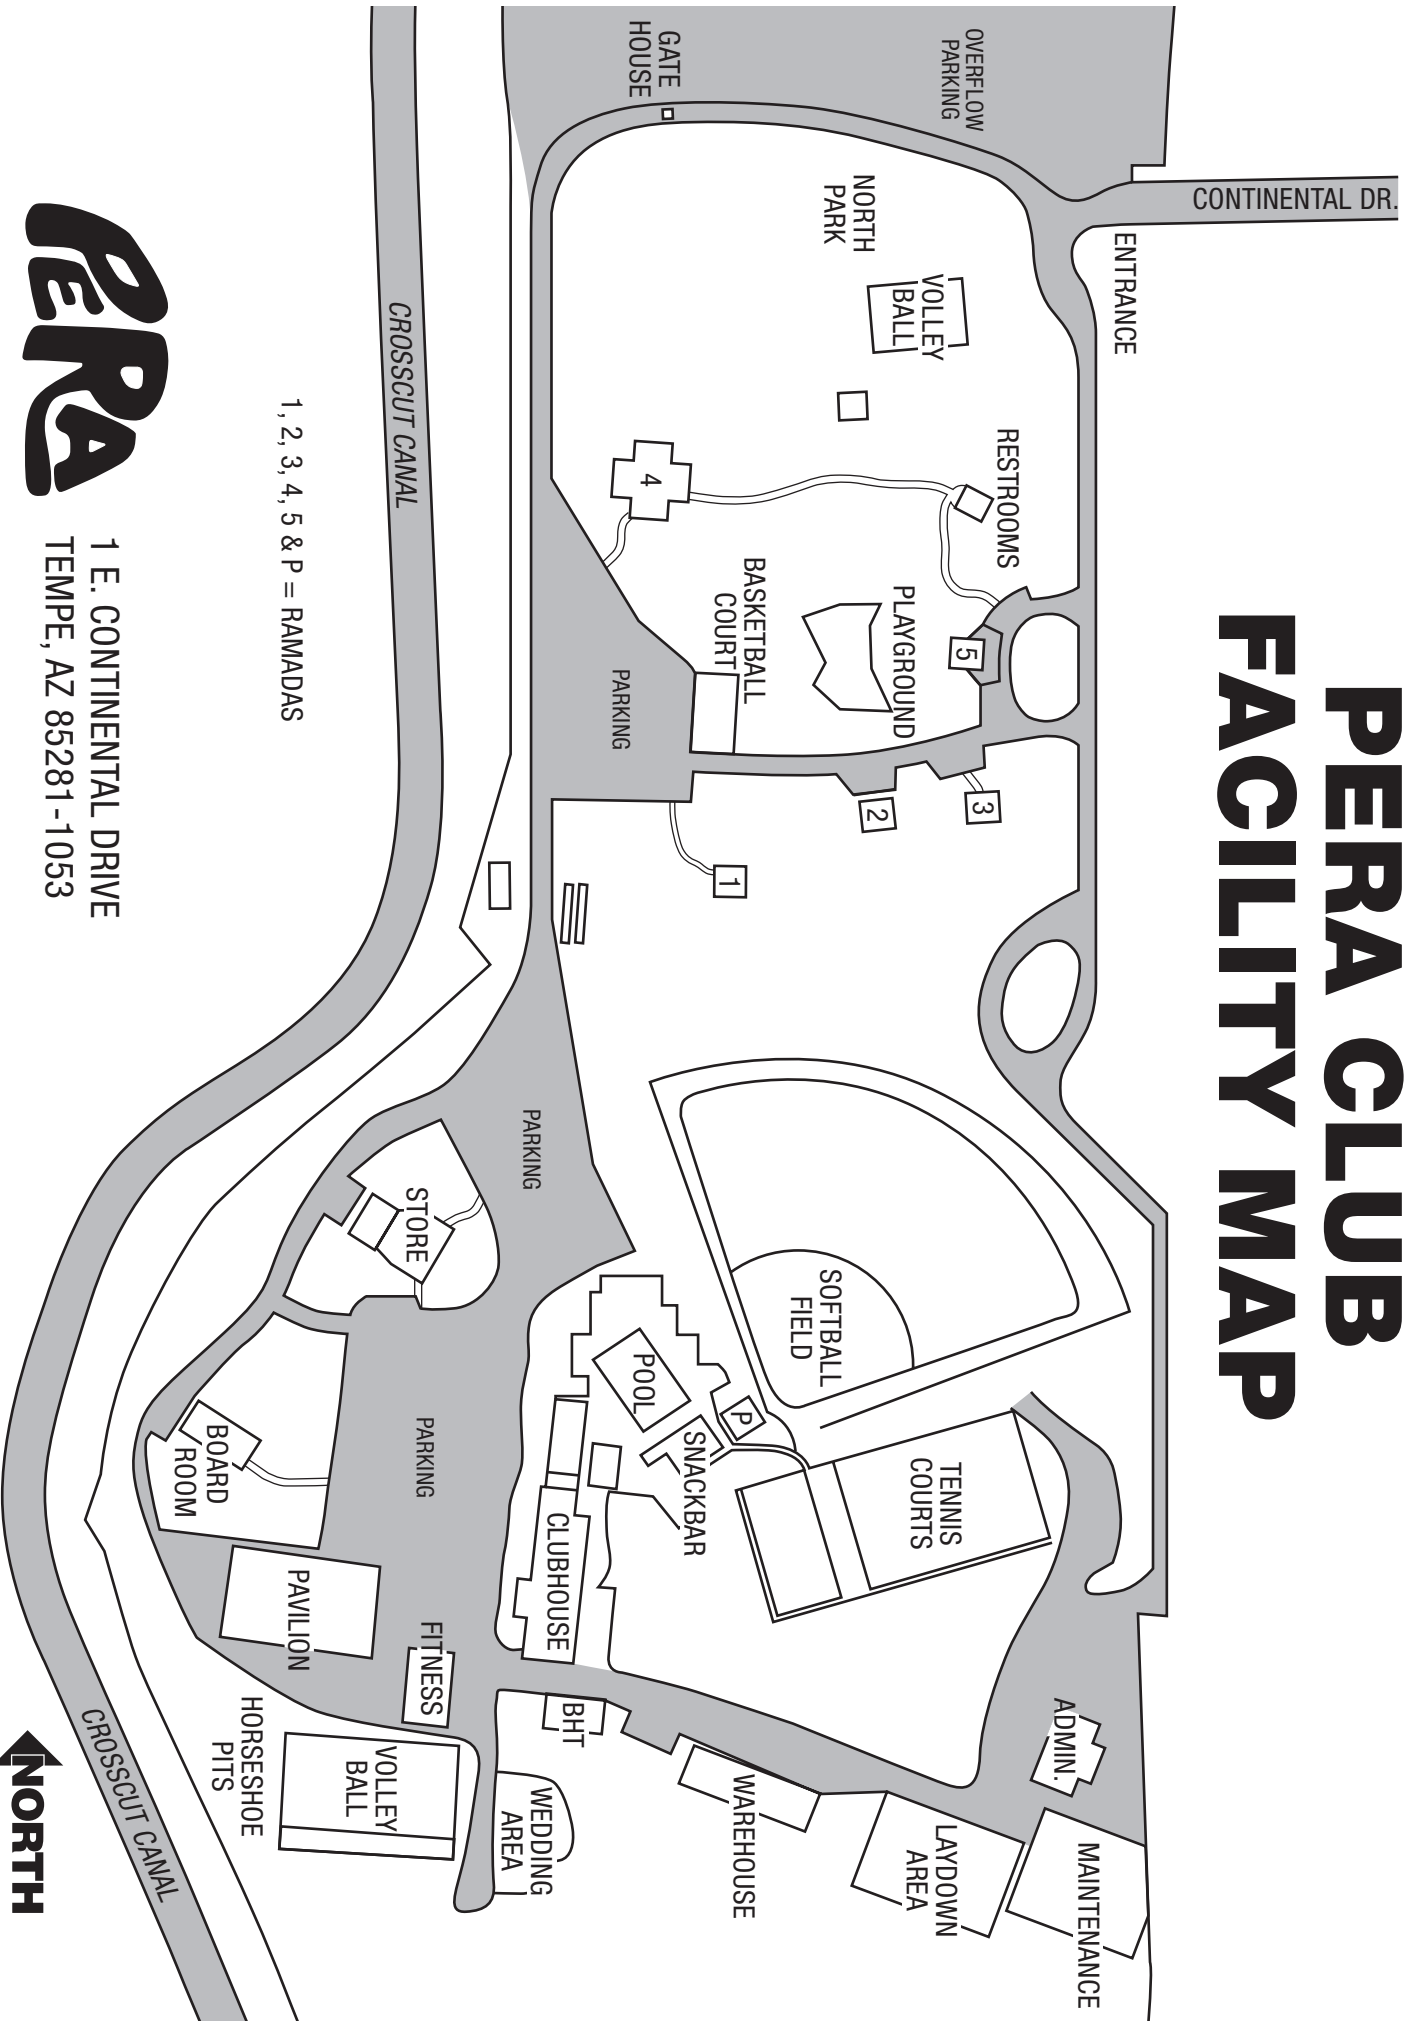

PERA CLUB FACILITY MAP

1, 2, 3, 4, 5 & P = RAMMADAS

1 E. CONTINENTAL DRIVE
TEMPE, AZ 85281 -1053