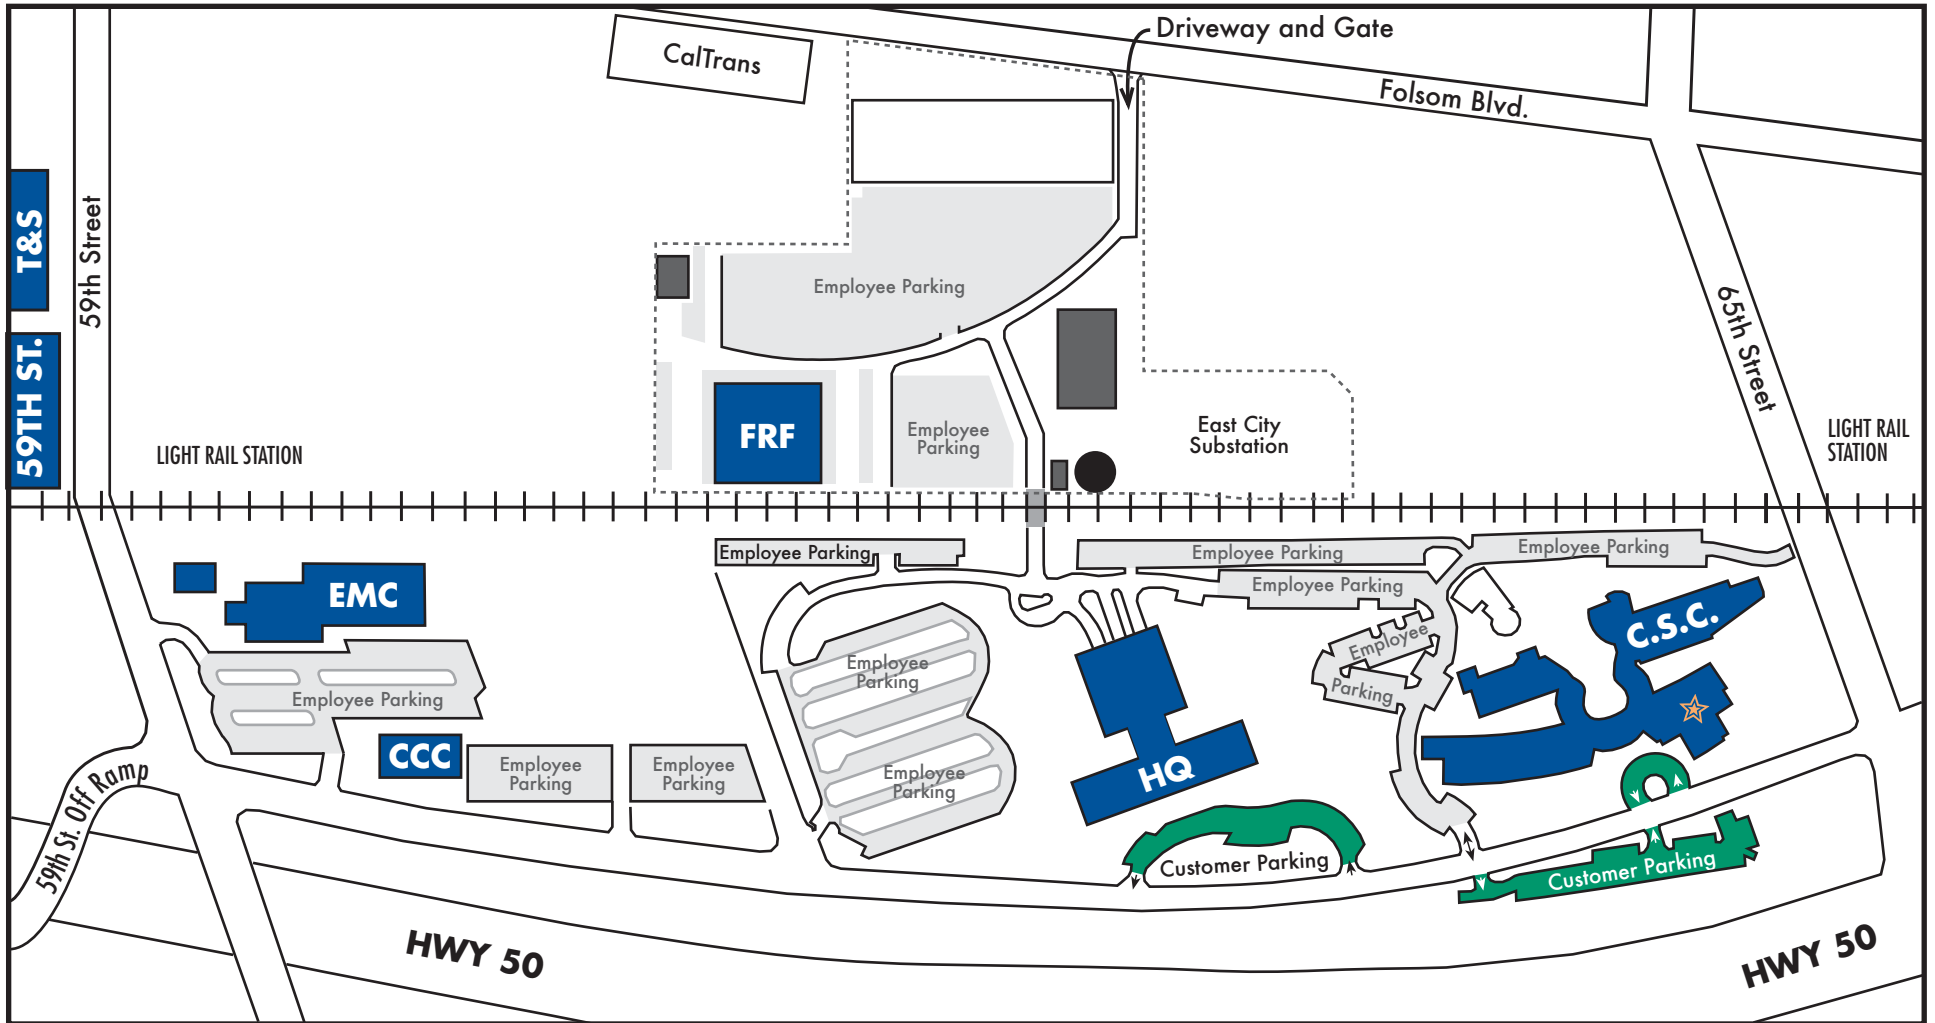

SMUD Facilities / Parking

Headquarters - 6201 S Street
Customer Service Center (C.S.C.) - 6301 S Street

★ ENERGY & TECHNOLOGY CENTER

■ VISITOR/SPECIAL EVENT PARKING
Street parking also available