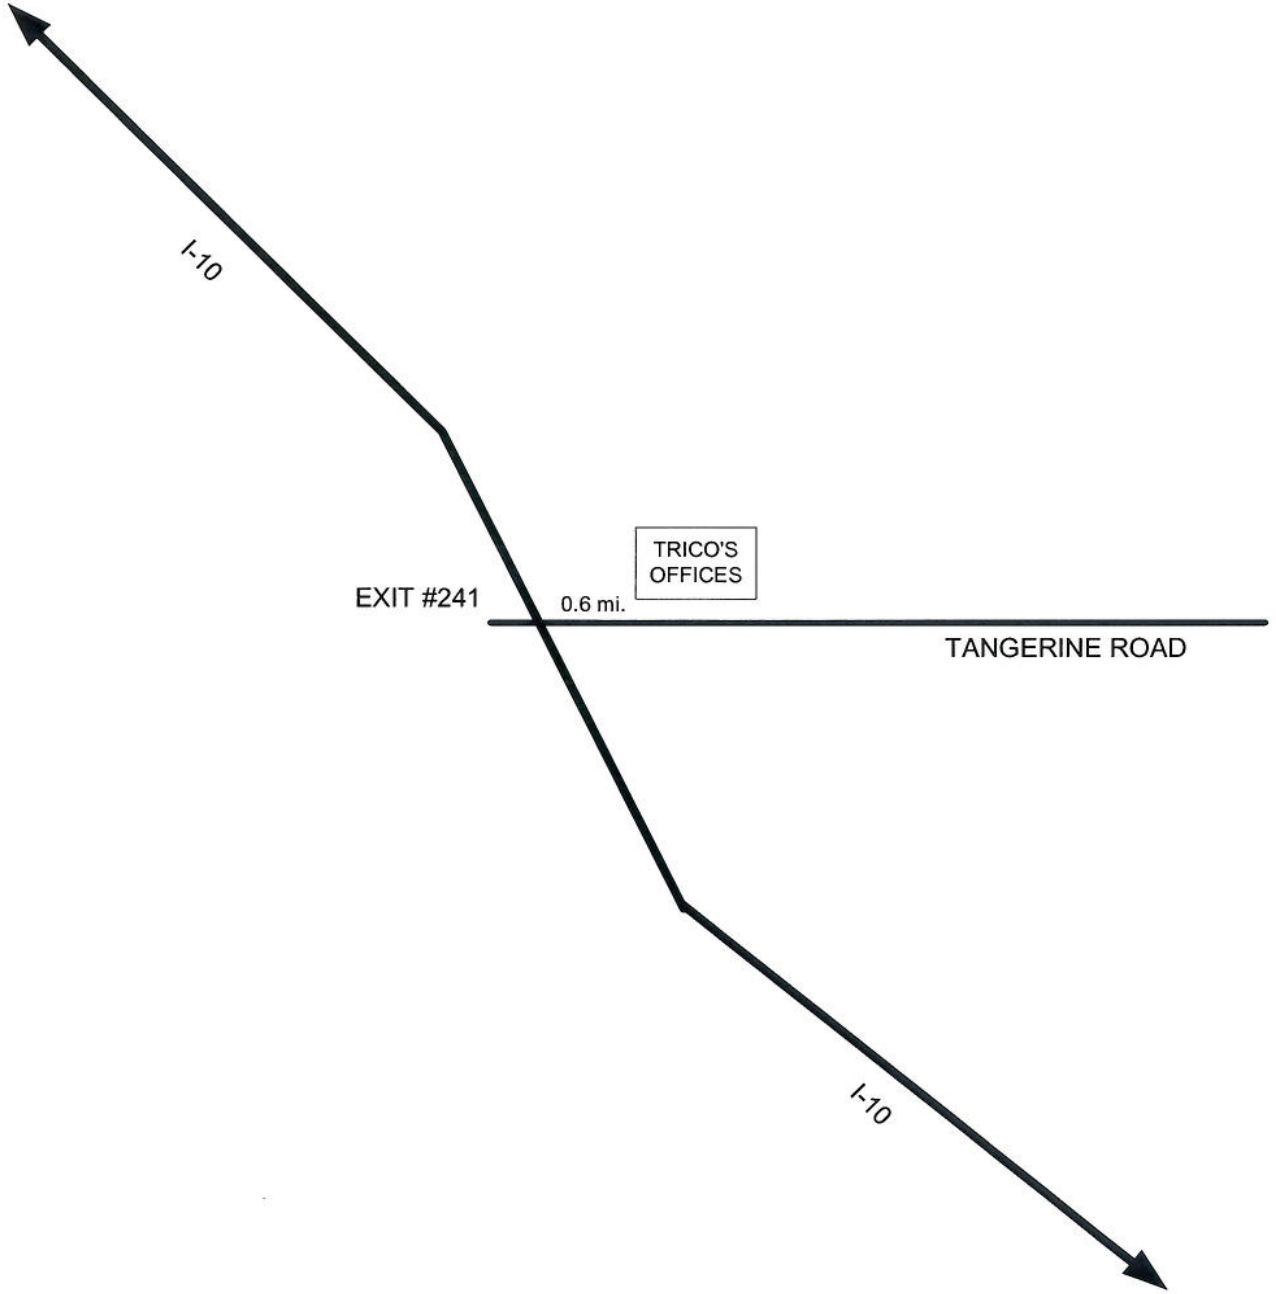

DIRECTIONS TO:

TRICO Electric Cooperative, Inc.
8600 W. Tangerine Road
Marana, Arizona 85653
520-744-2944

TO PHOENIX

TANGERINE ROAD

TO EL PASO