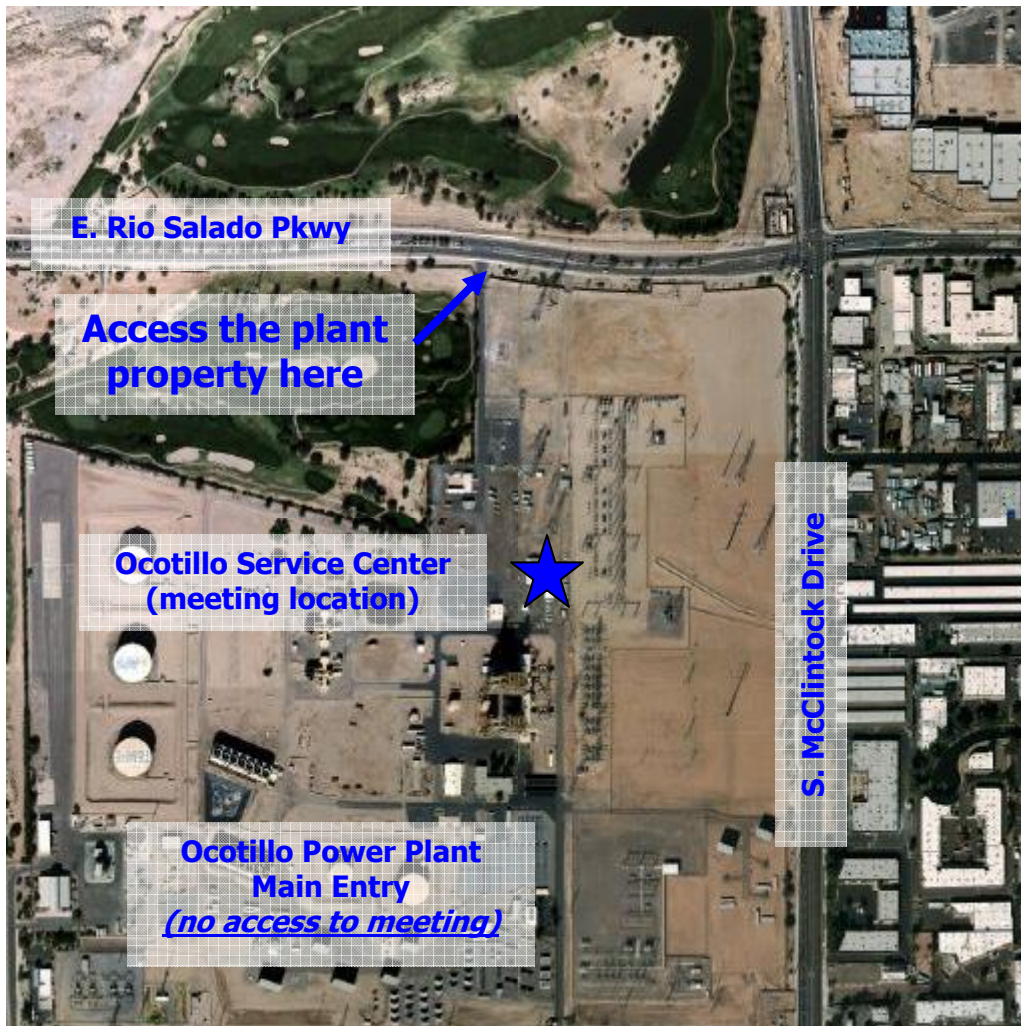

Accessing the Ocotillo Service Center / Electric Construction Operations Facility

The meeting location is the Service Center / Electric Construction Operations Facility at the Ocotillo Power Plant in Tempe, Arizona. **Please note that there is no access to the meeting facility through the main plant entry on University Drive.** The entrance driveway to the meeting facility is located on the south side of East Rio Salado Parkway, just west of the intersection of Rio Salado and McClintock. Along the entrance driveway, there is a chain link security gate labeled by a **green sign** that says:

**1701 E. Rio Salado
Electric Construction Operations**

If arriving from McClintock Drive, you have gone too far along E. Rio Salado if you come to Pier Drive.

Security and Parking

It is mandatory that you RSVP to attend the meeting so that Security can allow you access to the facility. We will attempt to have an APS employee at the security gate to assist with guest access. If there is no one at the gate when you arrive, you will be required to contact APS Security by lifting the receiver on the security phone and providing your name to the attendant.